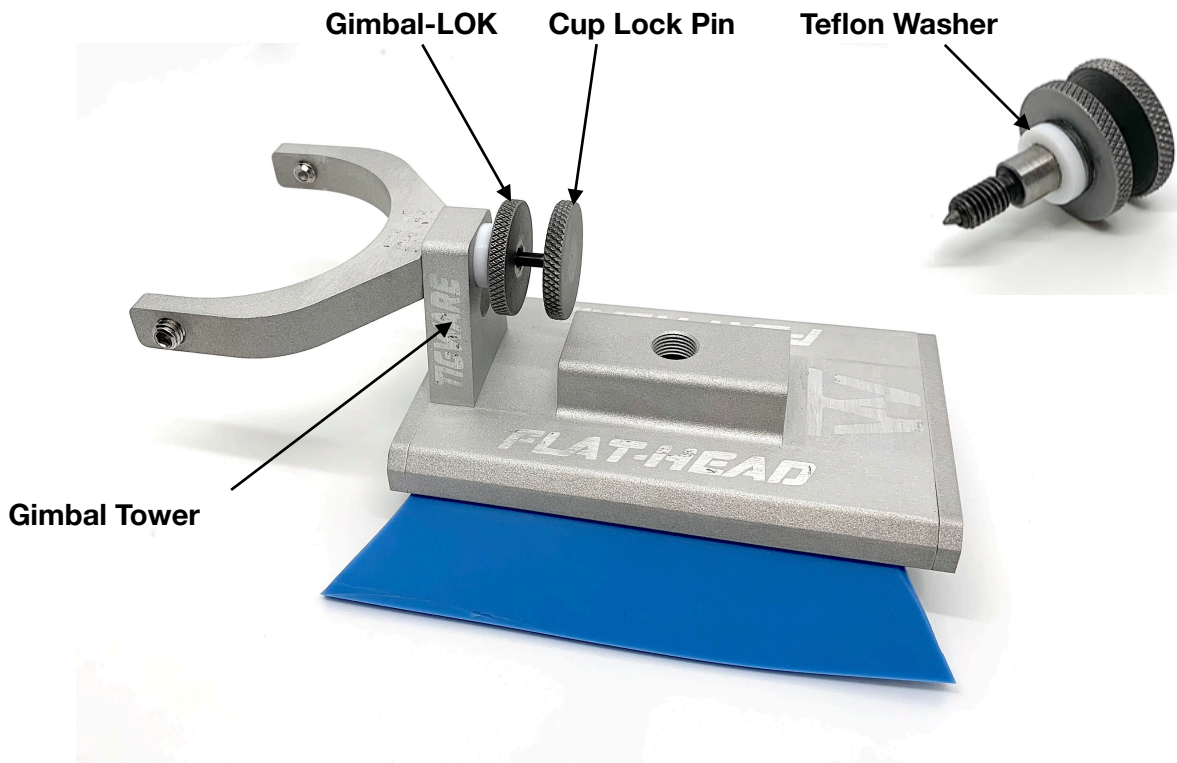

TIGWARE TIGWARE TIGWARE TIGWARE TIGWARE TIGWARE TIGWARE TIGWARE

www.tigware.com.au

Instagram @Tigware.Australia

TIGWARE FLAT-HEAD Gimbal-LOK

Product Information Sheet

TIGWARE Flat-Head Gimbal-LOK Melbourne Australia

Material: Steel / Teflon

Use with TIGWARE's FLAT-HEAD Teflon Range of Cups

General Information & Instructions

When connecting the Gimbal-LOK to the Flat-Head
Install into the Upper Slot of the Gimbal Tower Only